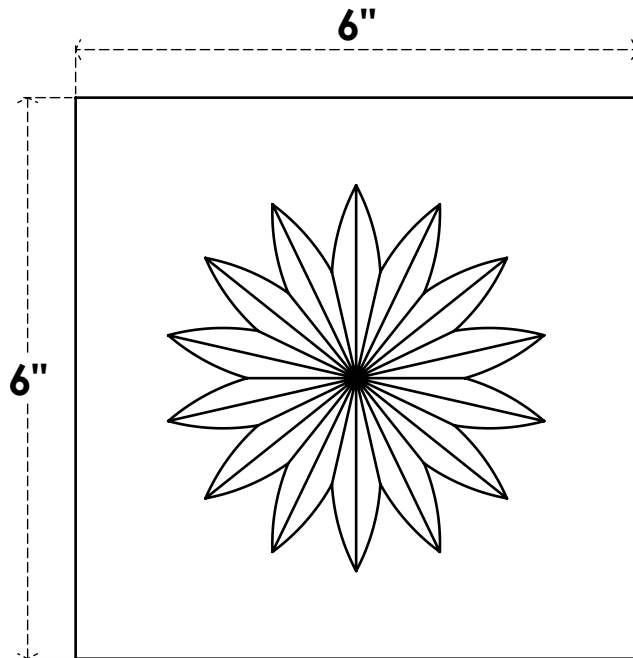

ROSP060X060X100SDG09

6"W X 6"H X 1"P STANDARD SEDGWICK FLOWER ROSETTE WITH SQUARE EDGE,
ARCHITECTURAL GRADE PVC

FRONT

SIDE

EKENA MILLWORK
2300 WEST MAIN ST.
CLARKSVILLE, TX 75426
TOLL FREE: 866-607-0453
WWW.EKENAMILLWORK.COM