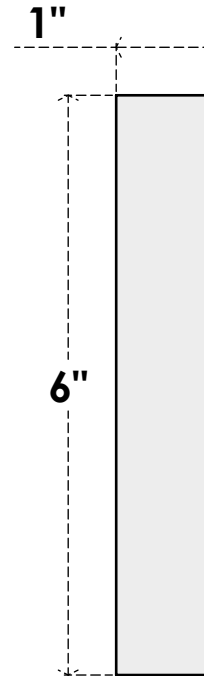

ROSP060X060X100SDG09

6"W X 6"H X 1"P STANDARD SEDGWICK FLOWER ROSETTE WITH SQUARE EDGE,
ARCHITECTURAL GRADE PVC

FRONT

SIDE

EKENA MILLWORK
2300 WEST MAIN ST.
CLARKSVILLE, TX 75426
TOLL FREE: 866-607-0453
WWW.EKENAMILLWORK.COM

NOTES

1. INSTALLATION TO BE COMPLETED IN ACCORDANCE WITH MANUFACTURER'S SPECIFICATIONS.
2. DRAWING MAY NOT BE TO SCALE
3. THIS DRAWING IS INTENDED FOR DESIGN AND PLANNING PURPOSES ONLY.
4. ALL INFORMATION CONTAINED HEREIN WAS CURRENT AT THE TIME OF DEVELOPMENT BUT MUST BE REVIEWED AND APPROVED BY THE PRODUCT MANUFACTURER TO BE CONSIDERED ACCURATE.
5. ARCHITECTURAL GRADE PVC PRODUCTS ARE MADE FROM EXPANDED CELLULAR PVC AND COME NATURALLY WHITE BUT MAY BE PAINTED